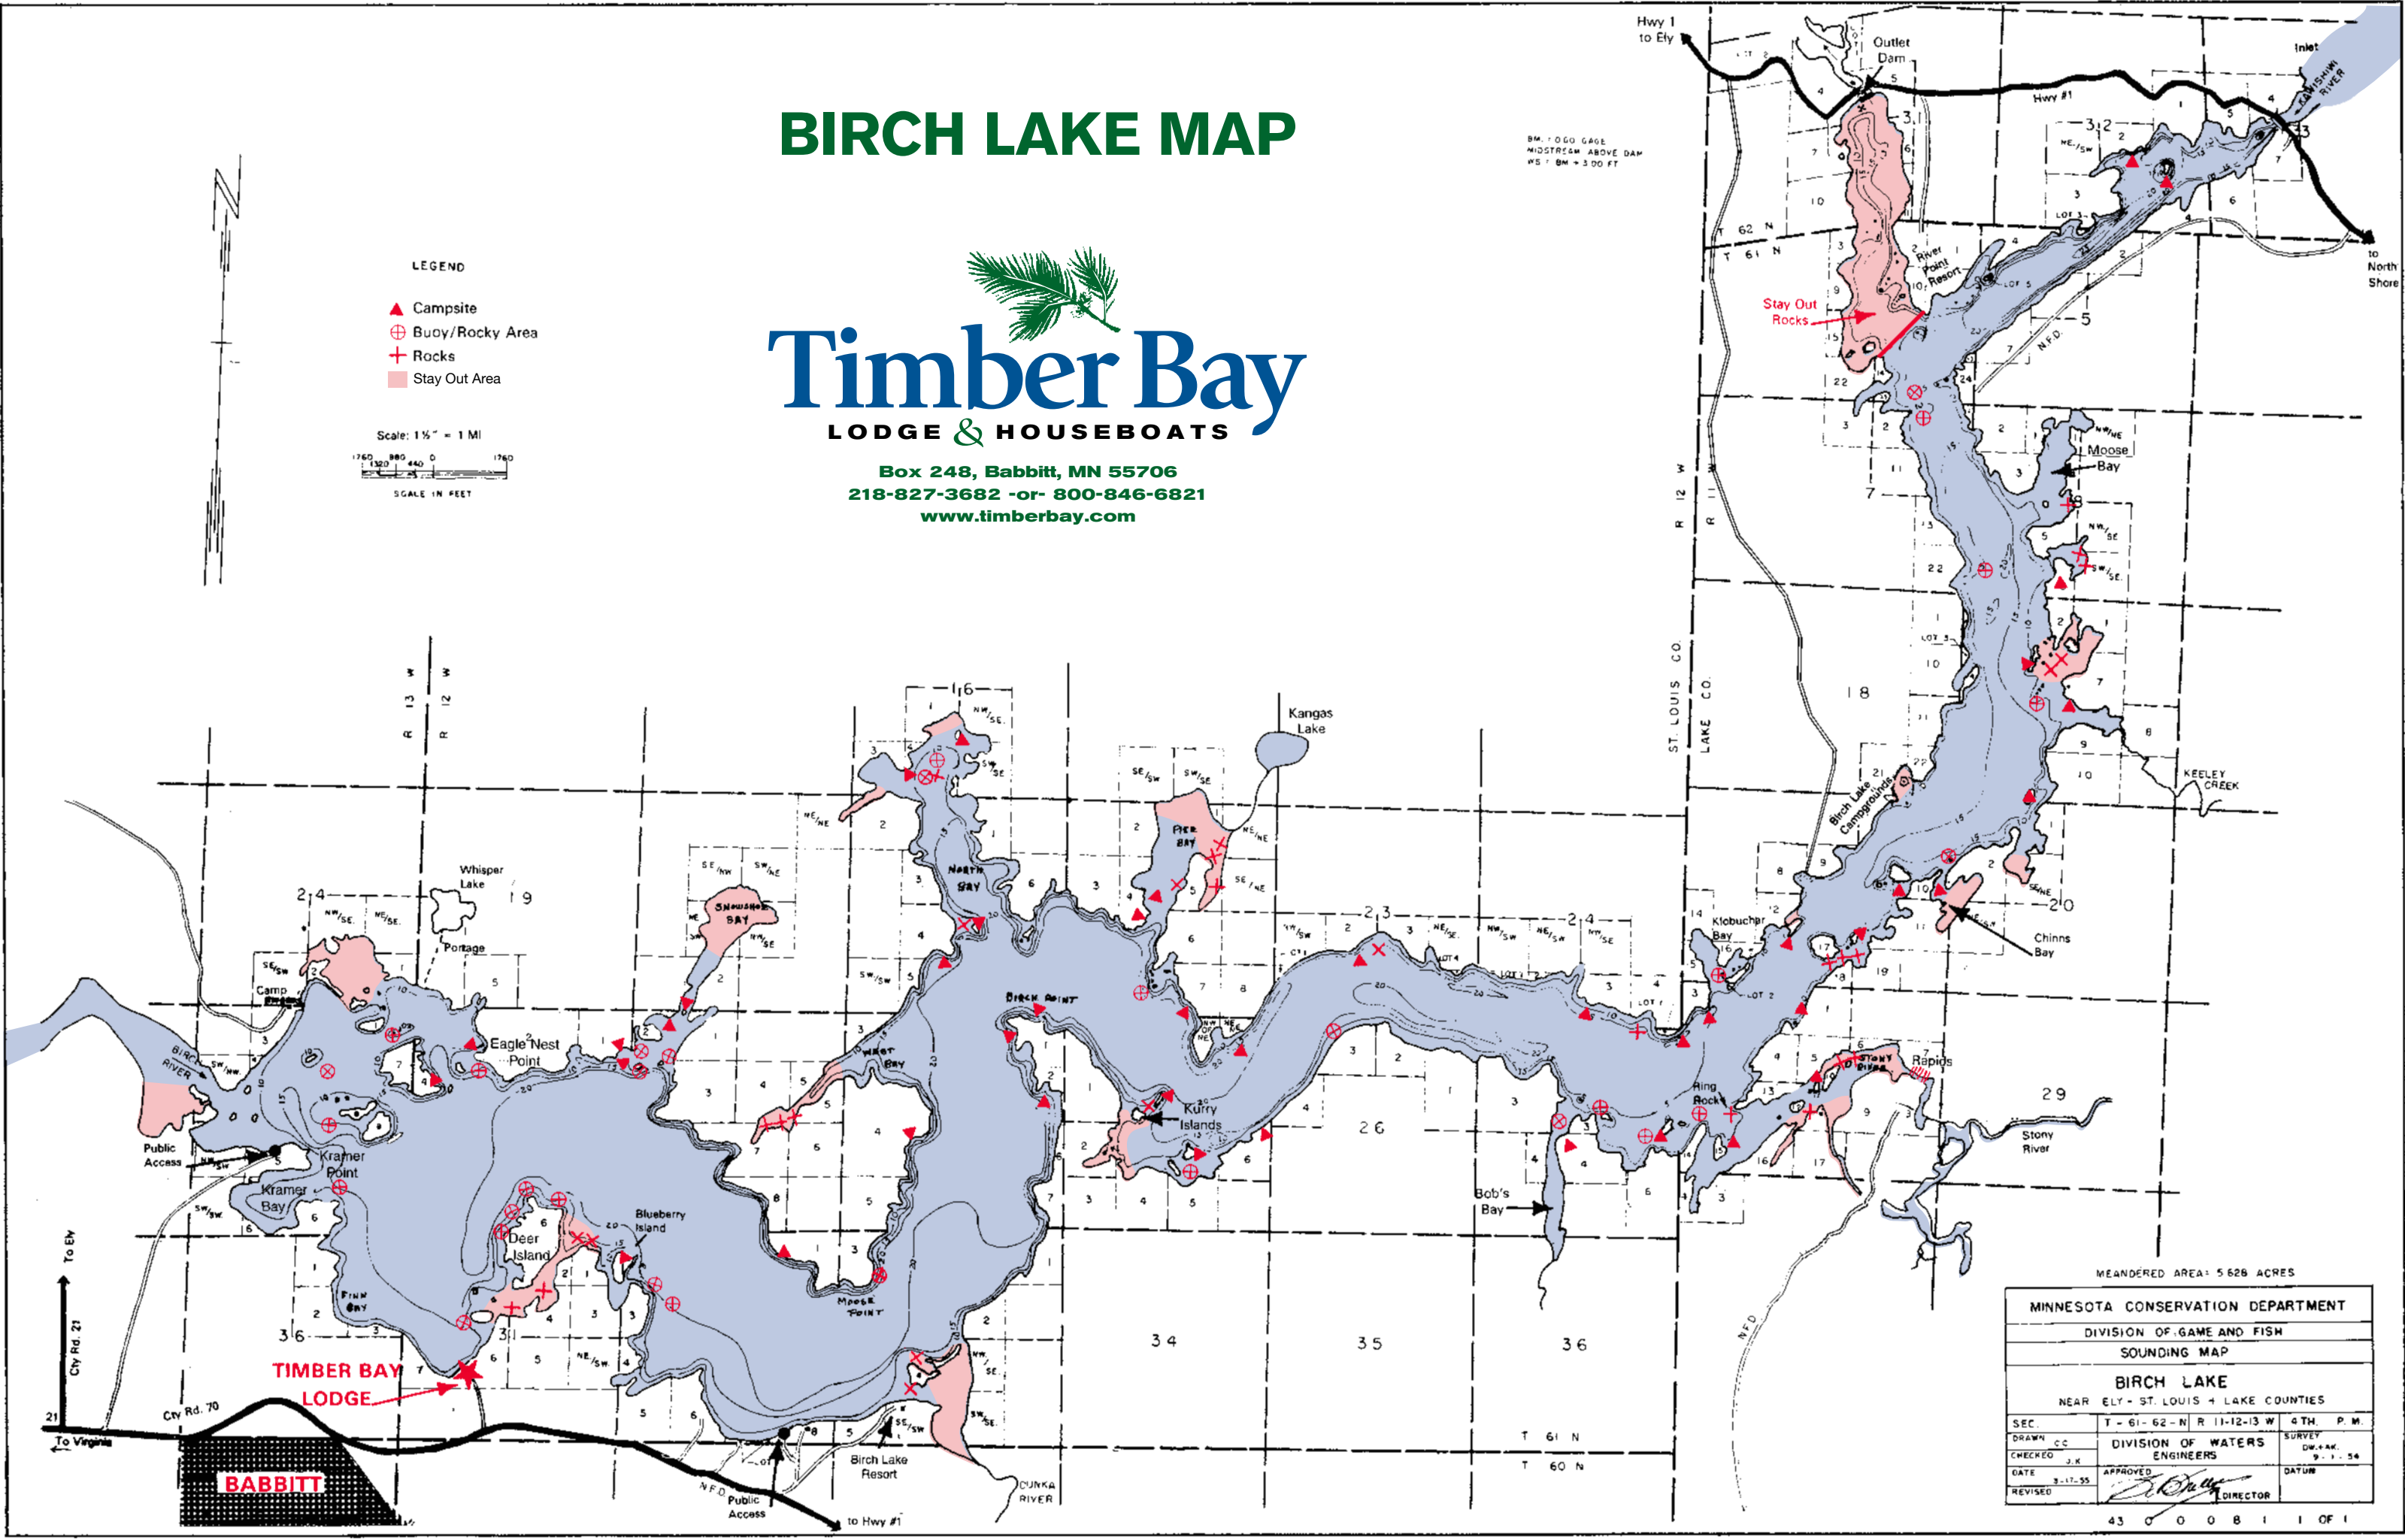

# BIRCH LAKE MAP

## Timber Bay

LODGE & HOUSEBOATS

Box 248, Babbitt, MN 55706  
 218-827-3682 -or- 800-846-6821  
 www.timberbay.com

LEGEND

- ▲ Campsite
- ⊕ Buoy/Rocky Area
- + Rocks
- Stay Out Area

MEANDERED AREA: 5 628 ACRES

MINNESOTA CONSERVATION DEPARTMENT		
DIVISION OF GAME AND FISH		
SOUNDING MAP		
BIRCH LAKE		
NEAR ELY - ST. LOUIS & LAKE COUNTIES		
SEC	T - 61 - 62 - N R 11-12-13 W	4TH. P.M.
DRAWN	CC	DIVISION OF WATERS SURVEY
CHECKED	J.K.	ENGINEERS
DATE	9-17-55	APPROVED
REVISED		DIRECTOR